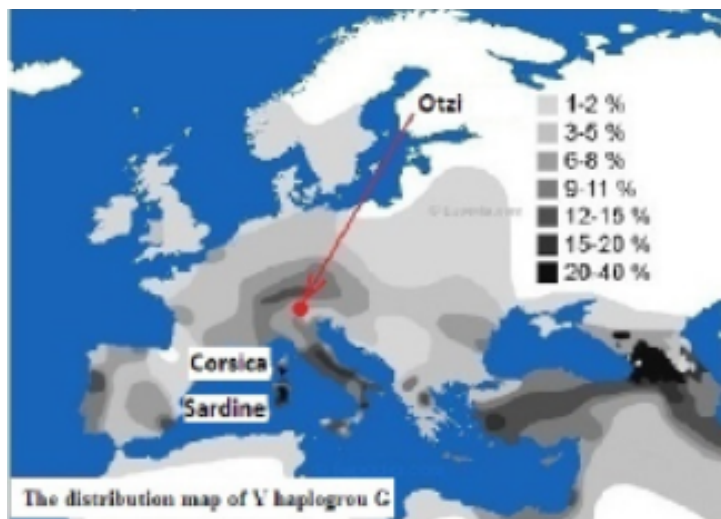

### What did Ötzi's tattoos mean?

- His tattoos are in \_\_\_\_\_ locations to where \_\_\_\_\_ is used now and many of these body areas would have \_\_\_\_\_ on them.
- Therefore, scientists believe that rather than trying to \_\_\_\_\_ his body, he was trying to \_\_\_\_\_.

### What is Ötzi the iceman ancestry ?

- Scientists were able to analyse Ötzi's \_\_\_\_\_, it revealed that his family had lived on the \_\_\_\_\_ of Sardinia and \_\_\_\_\_.
- We know this because these \_\_\_\_\_ had been \_\_\_\_\_ for a long time and had particularly \_\_\_\_\_ genes.