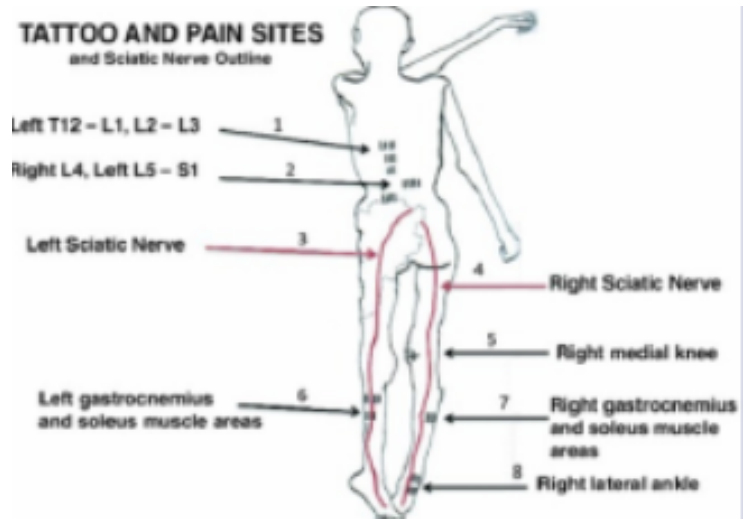

### What did Ötzi go through during his life?

- During his life, Ötzi's \_\_\_\_\_, bones, and \_\_\_\_\_ were subjected to significant \_\_\_\_\_ and \_\_\_\_\_.
- \_\_\_\_\_ revealed that he had broken his \_\_\_\_\_ and \_\_\_\_\_, lacked \_\_\_\_\_ teeth, and had scarred \_\_\_\_\_.

### What did Ötzi's tattoos mean?

- His tattoos are in \_\_\_\_\_ locations to where \_\_\_\_\_ is used now and many of these body areas would have \_\_\_\_\_ on them.
- Therefore, scientists believe that rather than trying to \_\_\_\_\_ his body, he was trying to \_\_\_\_\_.