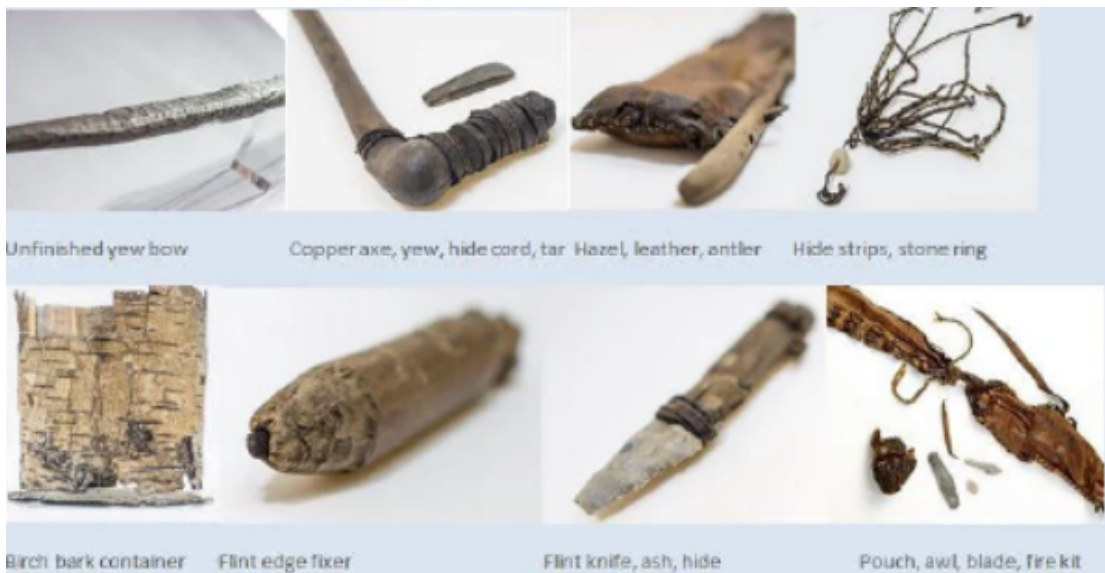

### What was Ötzi's diet?

- \_\_\_\_\_ was discovered in Ötzi's lungs, most likely from \_\_\_\_\_ smoke from open \_\_\_\_\_, according to scientists who examined his \_\_\_\_\_.

- An analysis of Ötzi's \_\_\_\_\_ revealed his last diet, traces of red \_\_\_\_\_ and ibex \_\_\_\_\_, ancient \_\_\_\_\_ and plenty of ibex \_\_\_\_\_.

### What was the ice man wearing 5,300 years ago?

- Scientists reveal Ötzi \_\_\_\_\_ sheep and \_\_\_\_\_ coat and a luxurious \_\_\_\_\_ hat.
- His quiver was made from a \_\_\_\_\_ and his \_\_\_\_\_ from goat hide.
- They were made in several \_\_\_\_\_ and \_\_\_\_\_ together with grasses and \_\_\_\_\_ to keep the \_\_\_\_\_ out.

## What about Ötzi's weapons?

- In a \_\_\_\_\_ backpack, Ötzi carried an \_\_\_\_\_, bow and \_\_\_\_\_, dagger, and \_\_\_\_\_ sharpener.
- Apart from the \_\_\_\_\_, all of his belongings were made of \_\_\_\_\_ materials.
- Such as branches, \_\_\_\_\_, flint, \_\_\_\_\_, and \_\_\_\_\_.
- His axe was made of \_\_\_\_\_, a new and extremely \_\_\_\_\_ material at the time. This suggests that Ötzi had a \_\_\_\_\_ status in his \_\_\_\_\_.