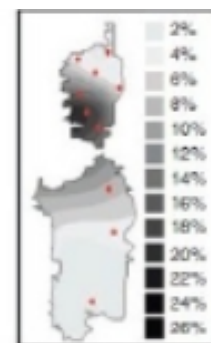

What is Ötzi the iceman ancestry ?

- Scientists were able to analyse Ötzi's _____, it revealed that his family had lived on the _____ of Sardinia and _____.
- We know this because these _____ had been _____ for a long time and had particularly _____ genes.

Descendants of iceman's close relatives concentrated in France's Corsica island and Italy's Sardinia island. (The red dots are areas where DNA samples were collected)